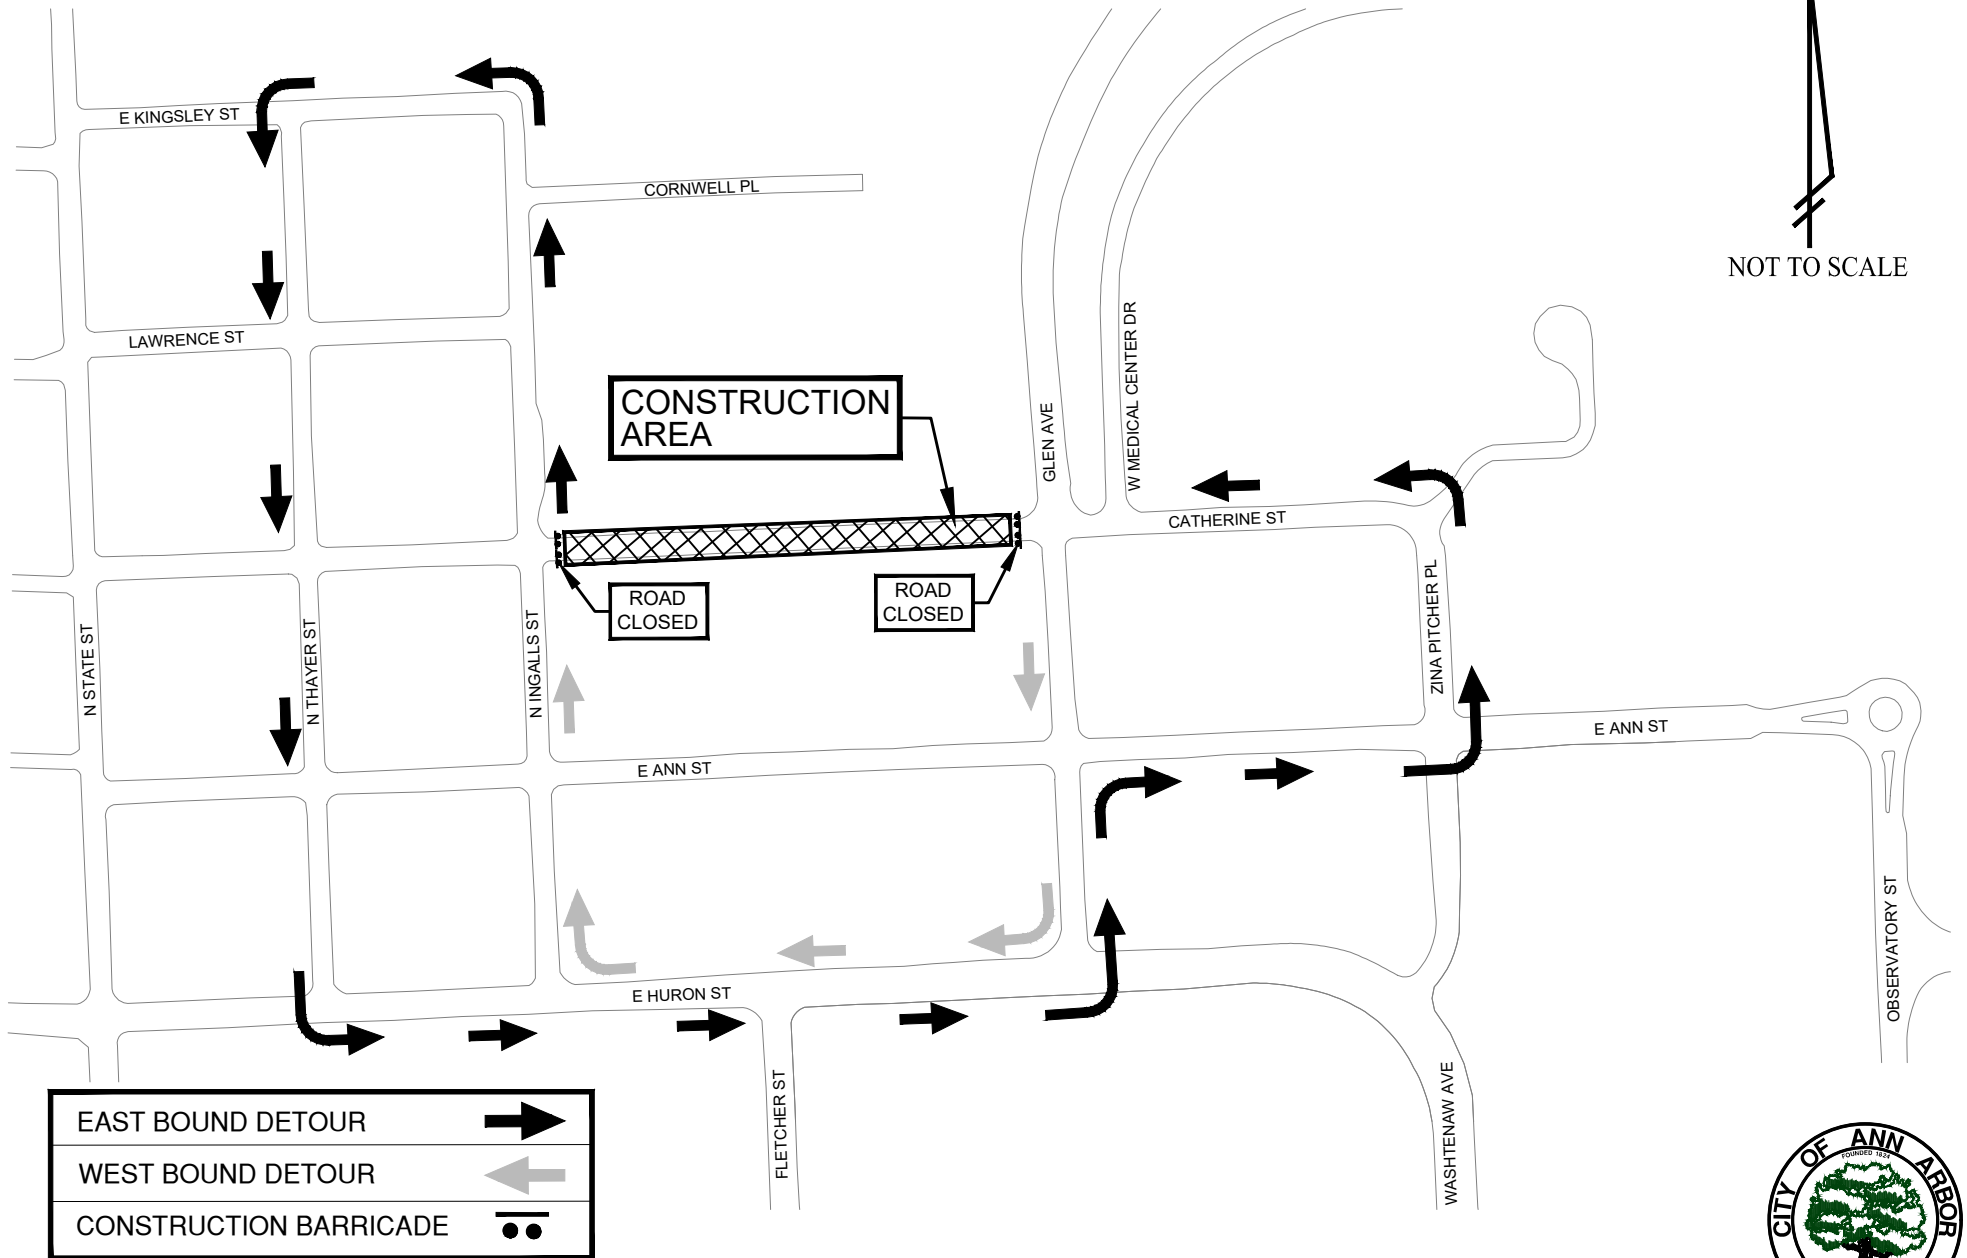

# CATHERINE STREET TEMPORARY DETOUR ROUTE

CITY OF ANN ARBOR ENGINEERING